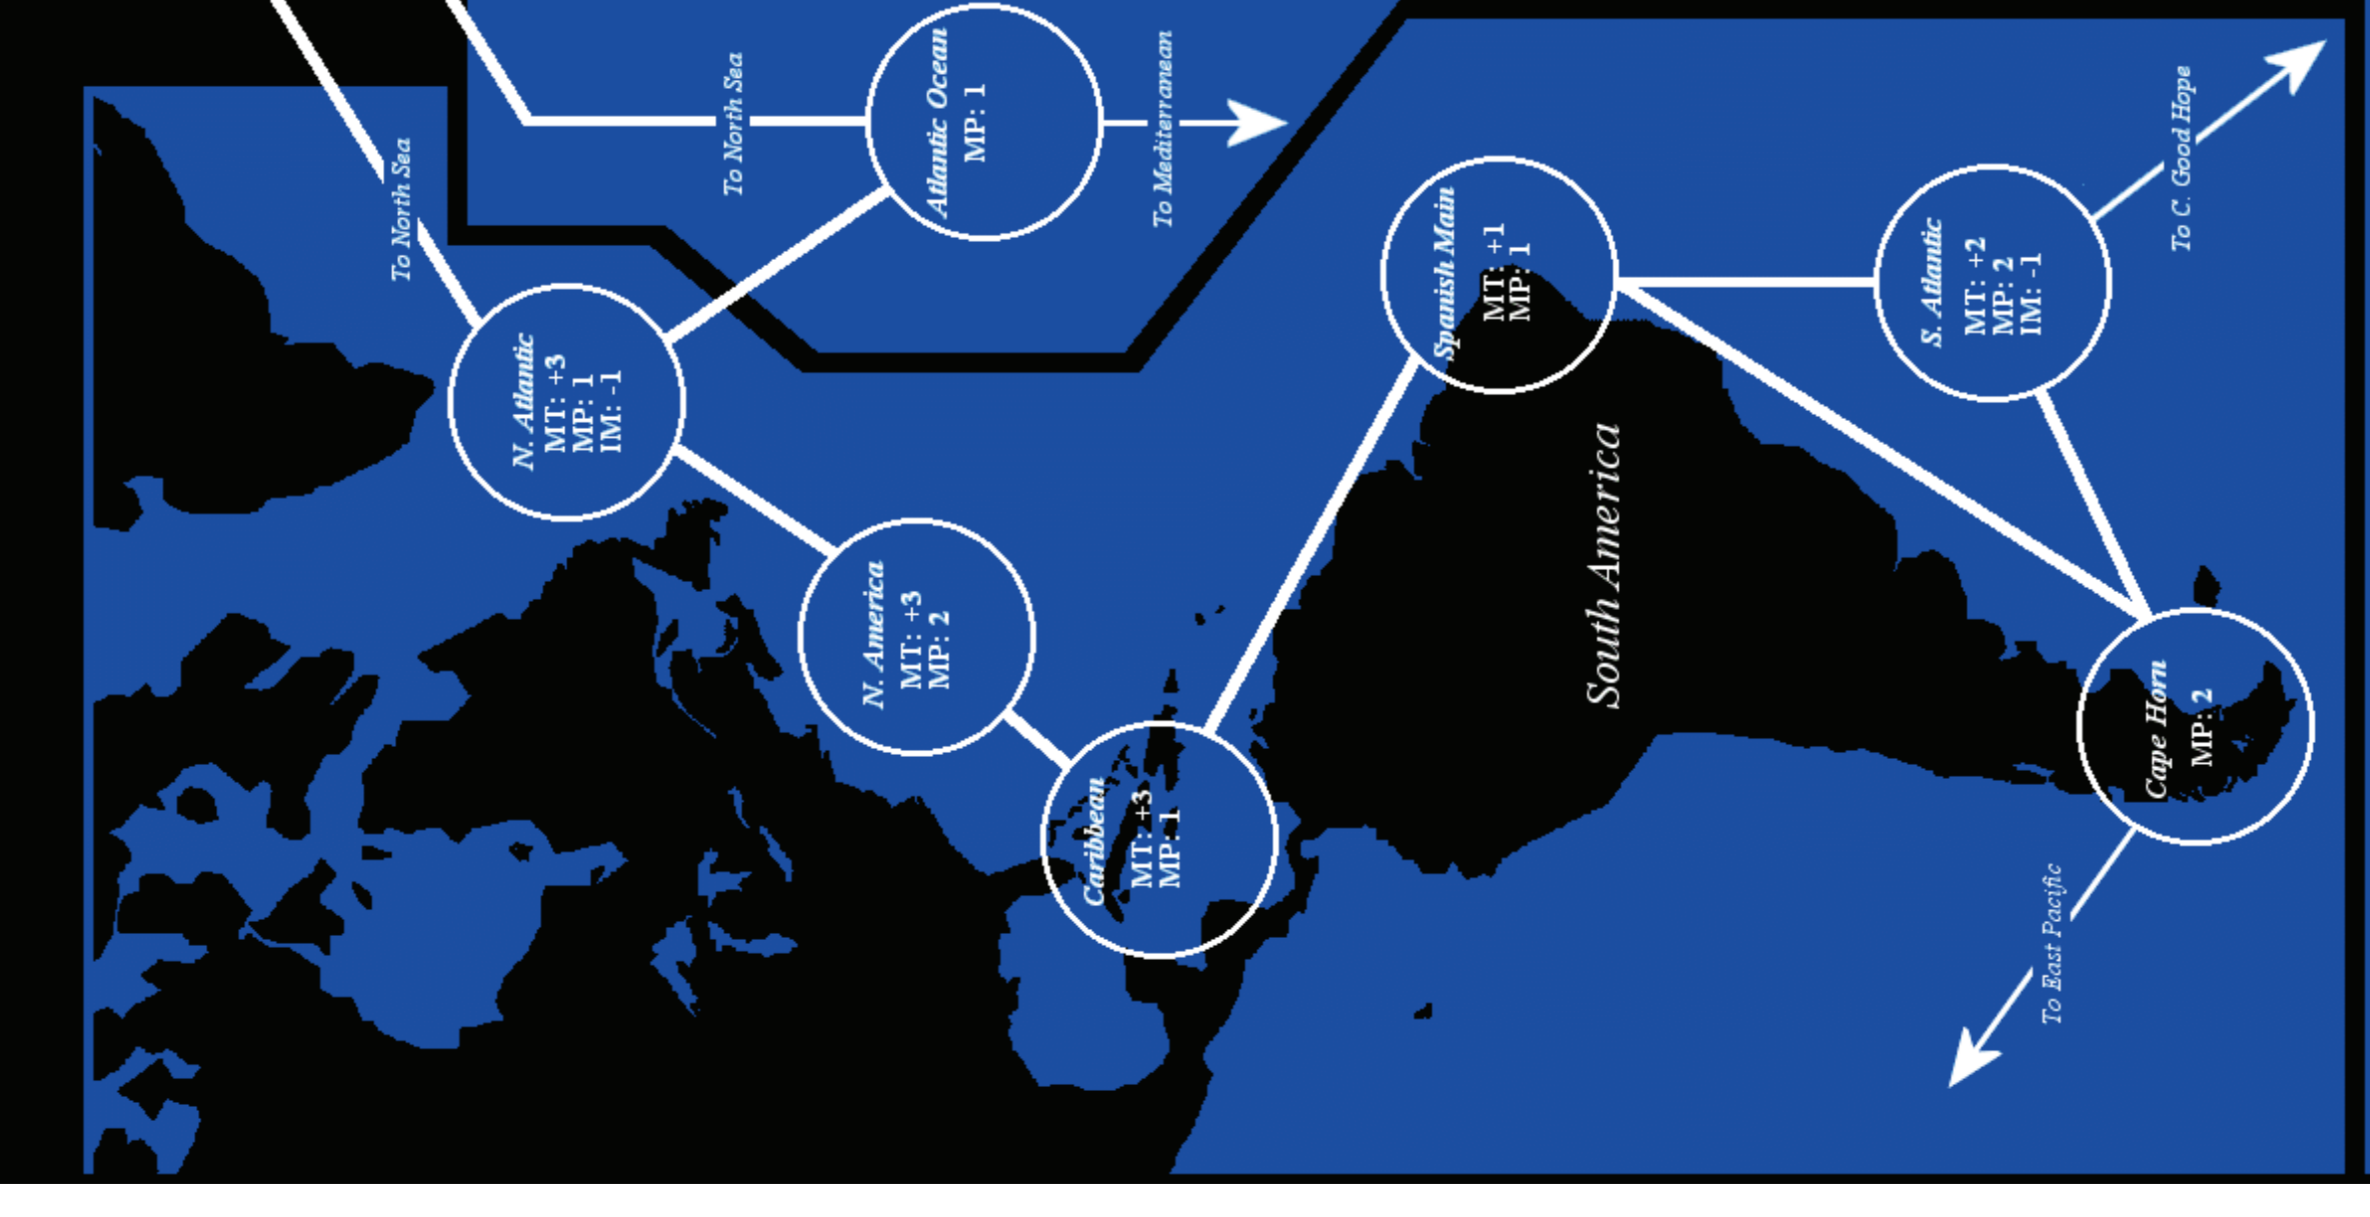

TERRAIN FEATURES

Clear Terrain
Mountain
Mountain Pass
Forest
Swamp

Nationality Border
Board Number Divider
Production Point Symbols
River
Port
Unplayable land mass

Sea Zone
Lake
Sea Zone Boundary
Sea Route
Coast
Islands (unplayable)

Denmark Crossings
Waterways marked with the red arrows are treated as River Terrain for all purposes. They are crossing the ocean areas at these locations, except as they would cross the River. *(From Copenhagen to Norway and Sweden and also from the Baltic Sea to the North Sea)*

Global Naval Movement

Russia
Prussia**Austria**
France
England
Spain
Portugal
Italy
Switzerland
Wartburg
Brandenburg
Prussia
Austria
France
England
Spain
Portugal
Italy
Switzerland
Wartburg
Brandenburg